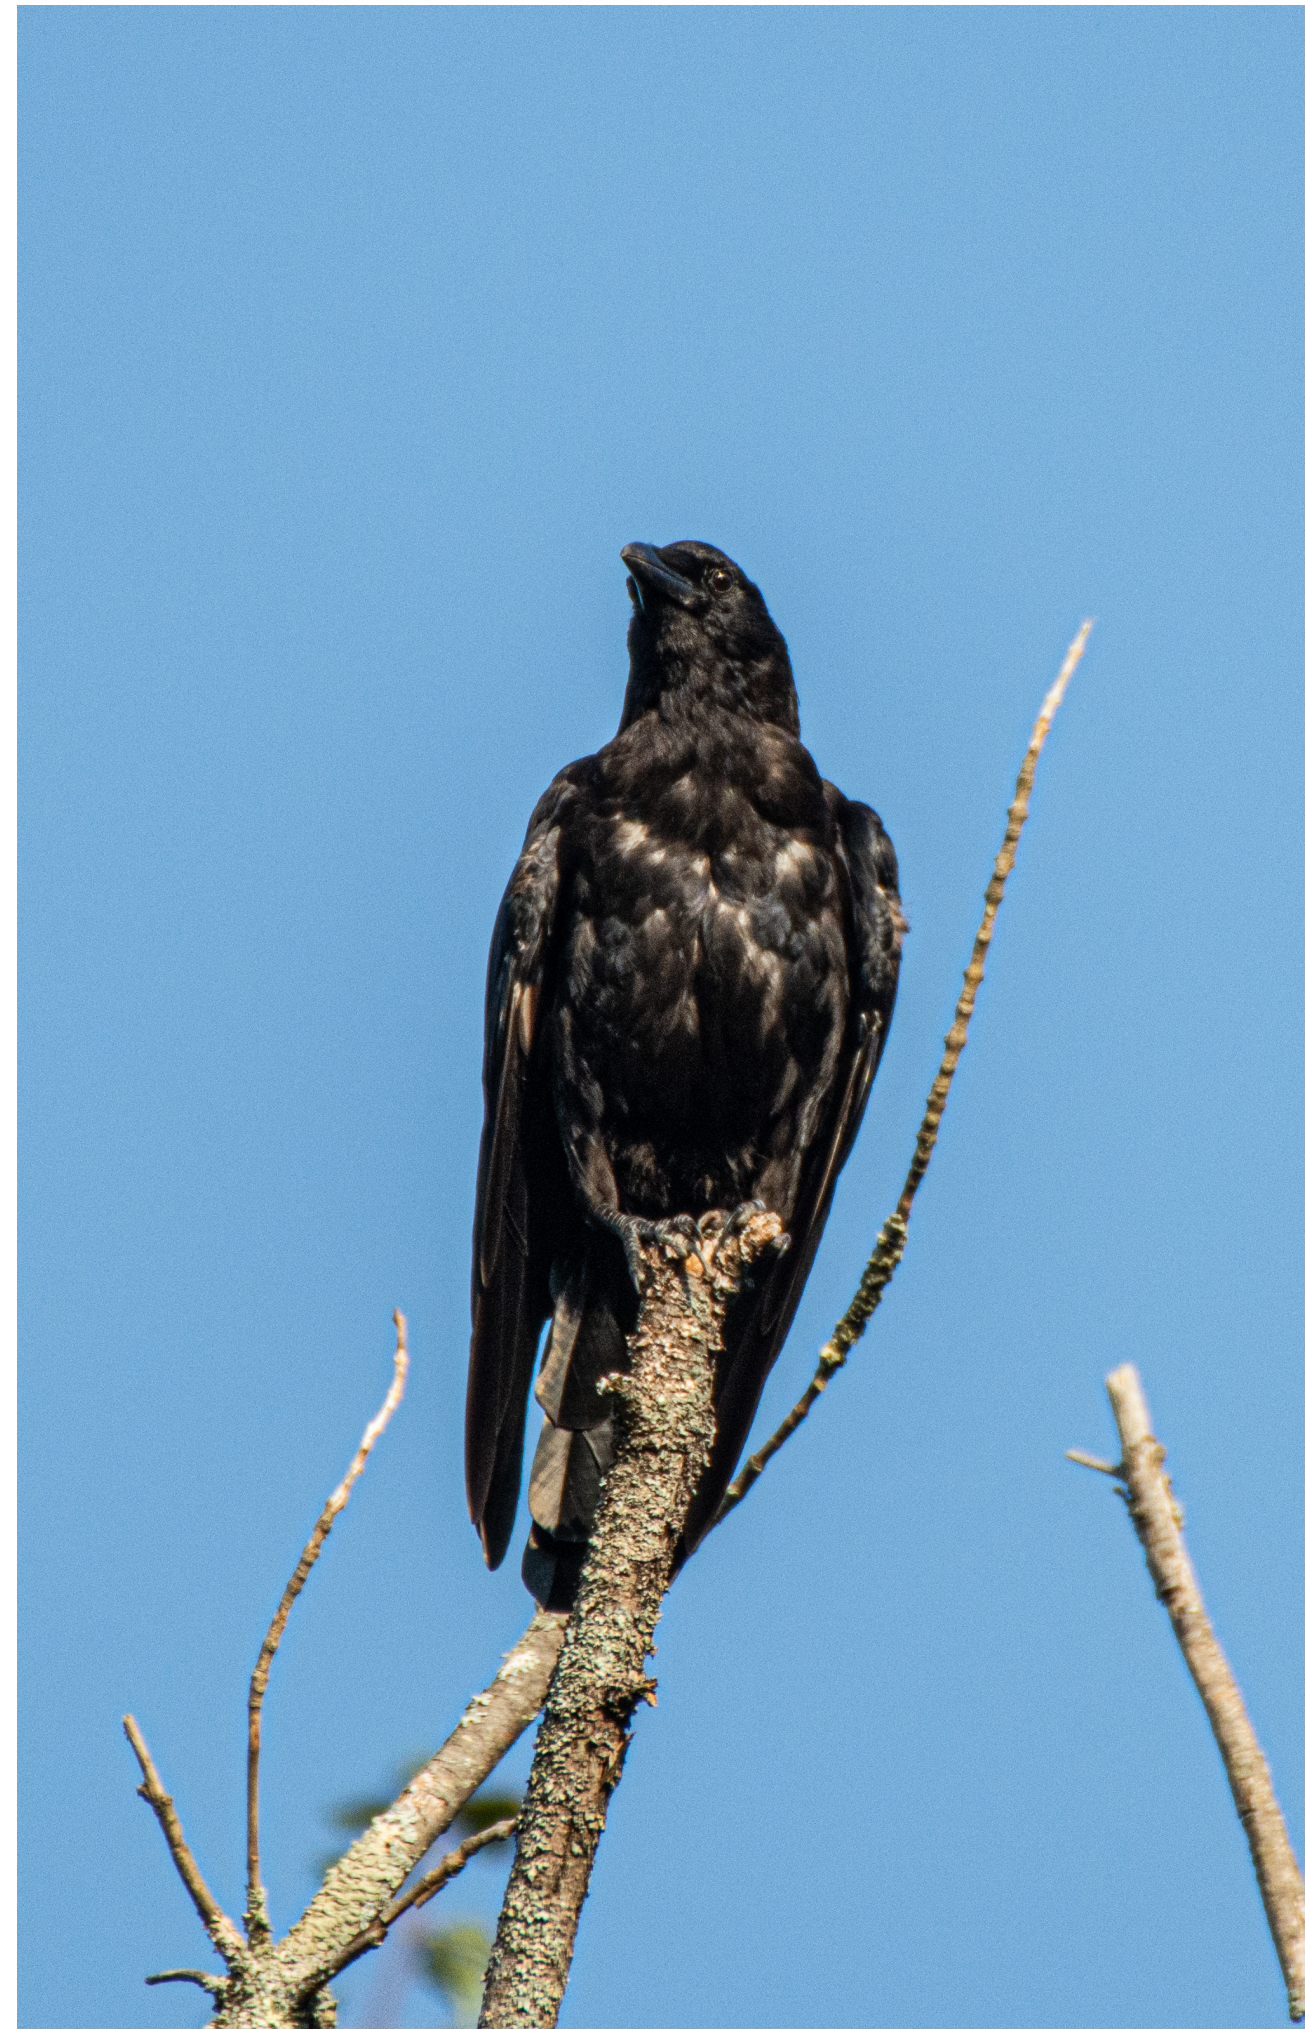

Bird of the Week

The crow is the traditional bird associated with SIGINT personnel—see <https://www.crows.org/page/missionandhistory>. And unlike all other birds of the week, this one is from elsewhere, to symbolize that the NSA only operates abroad... (Better yet, this crow picture was taken in Massachusetts, where our guest lecturer is from.)

American crow, Great Barrington, MA, August 18, 2019