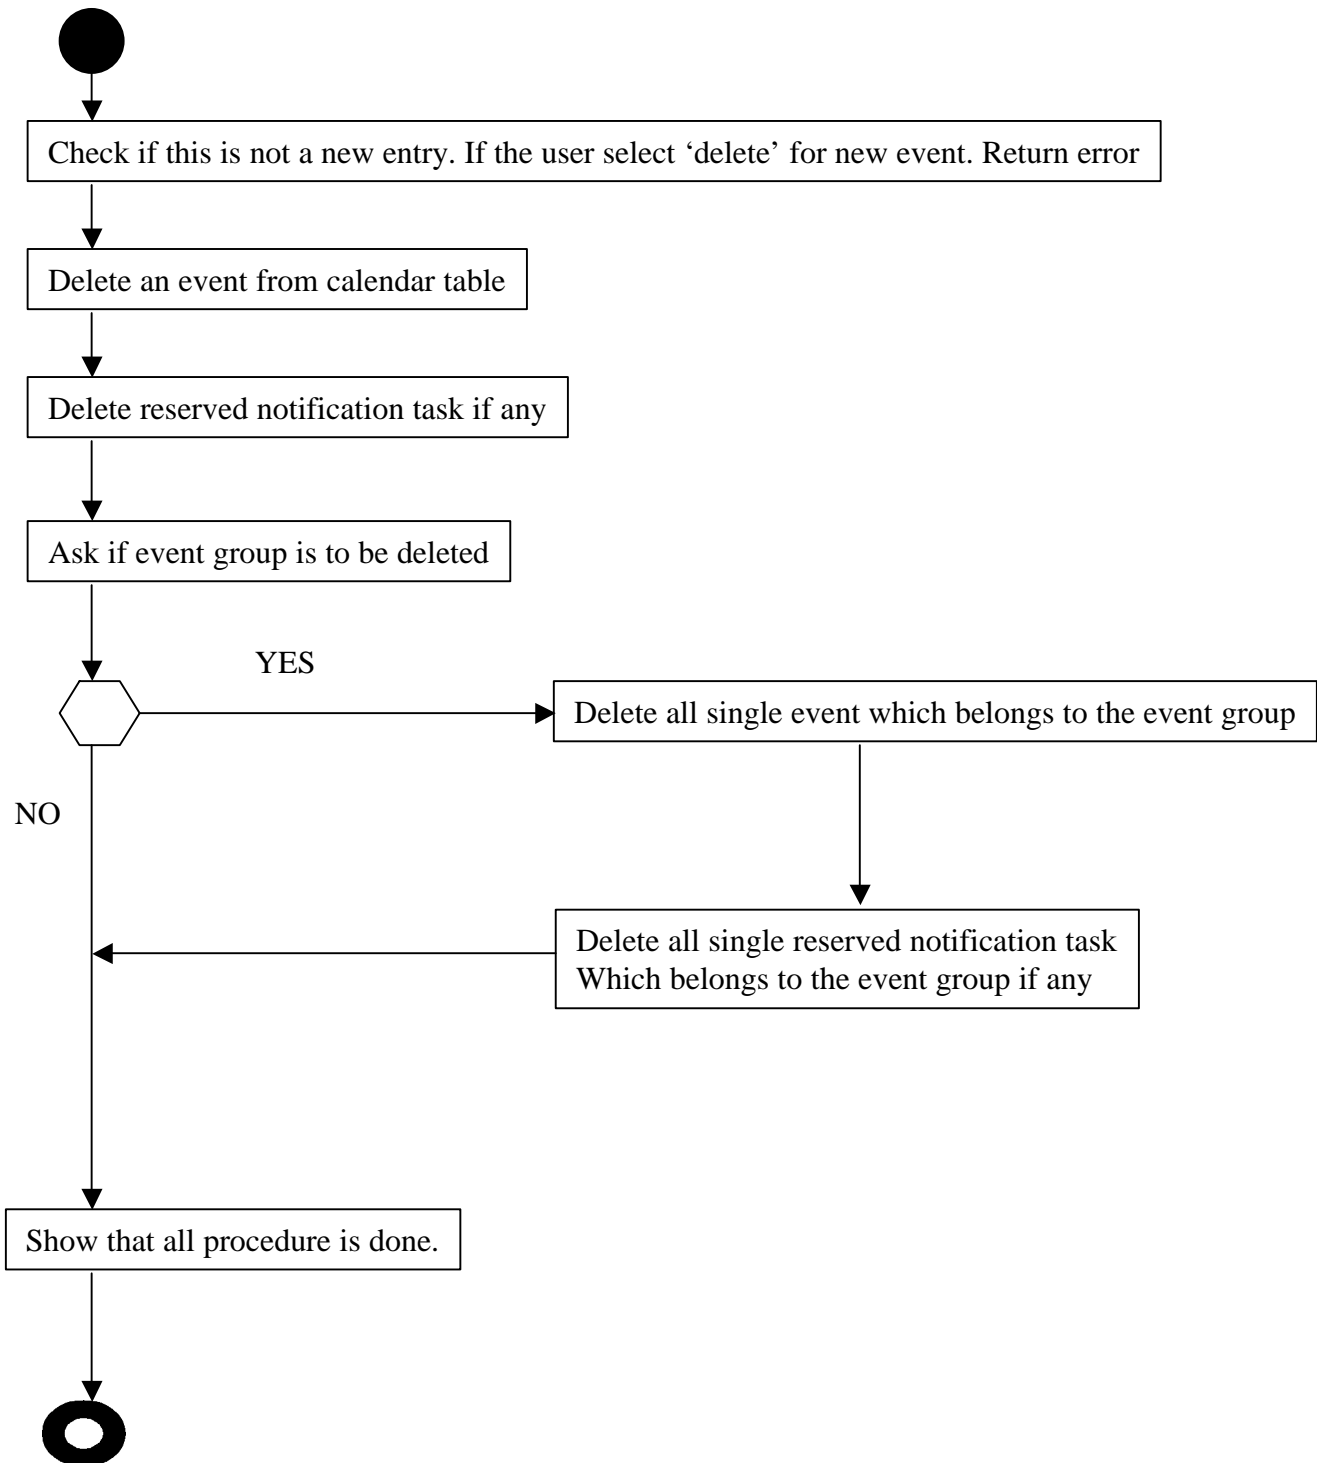

Internal Architecture for EventEdit.cgi

Takahiro Kashihara
tk515@columbia.edu

[If "DELETE" is selected]

[If “EDIT” is selected]