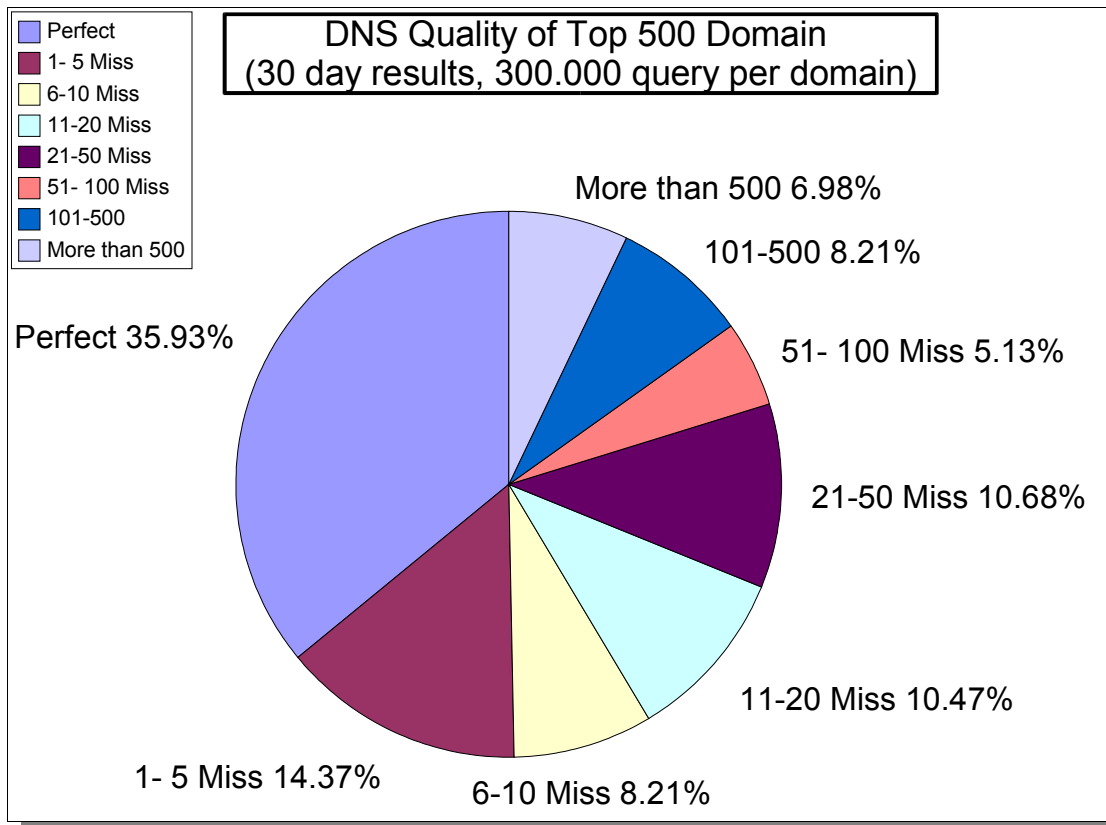

Table 2. Number of misses

Figure 3. Number of Misses

5. Analysis of the Results

There is a summary of these measurements in *Table 3*. On the average the domains whose uptime is higher have more DNS servers and these servers are separated more than others without an exception. It can be seen easily that DNS server number and maximum DNS separation increases towards the bottom of the table. So these results prove that more DNS servers and better separation of these servers brings high uptime values. The new ICANN chief also stresses the importance of DNS stability with these words: “Our key challenge is to make sure that the Domain Name System remains stable.” [ICANN].