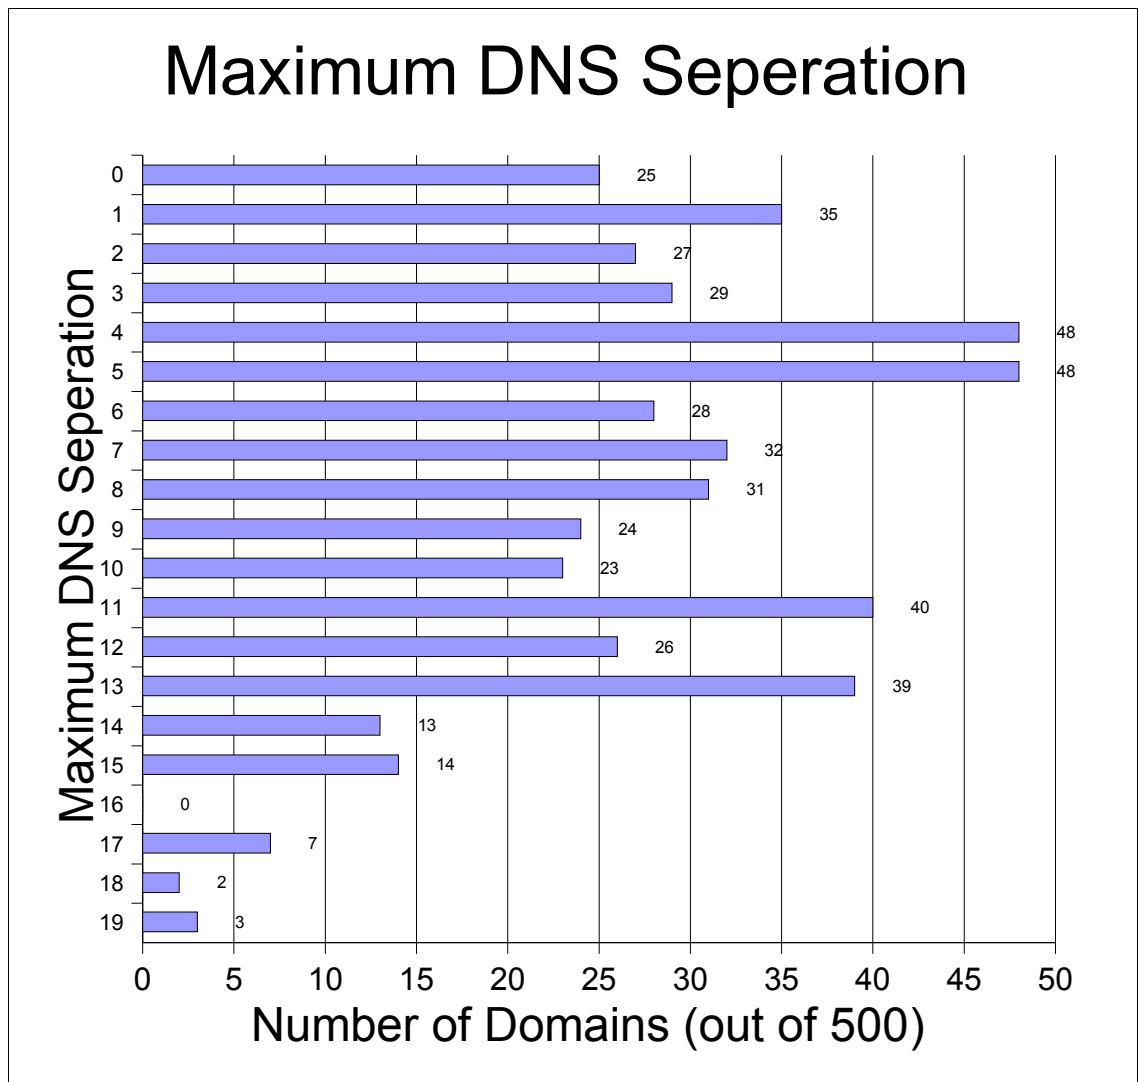

The difference for each pair is calculated by counting the different routers on their ways. For example consider the comparison of ns1 and ns2. Lets assume that their traceroutes are:

```
ns1 > router1 router2 router6 router9
```

```
ns2 > router1 router2 router3 router4
```

Then their difference is 2 (because only the last two hops are different).

And the “maximum DNS separation” for a given domain is the maximum of these six distances. The maximum DNS separation for top 500 domains are given below.

Figure 2. Maximum DNS Seperation

More than seventy five percent of the domains have a maximum DNS separation of at least four. The complete list of domain names and their maximum DNS separation are given in appendix.