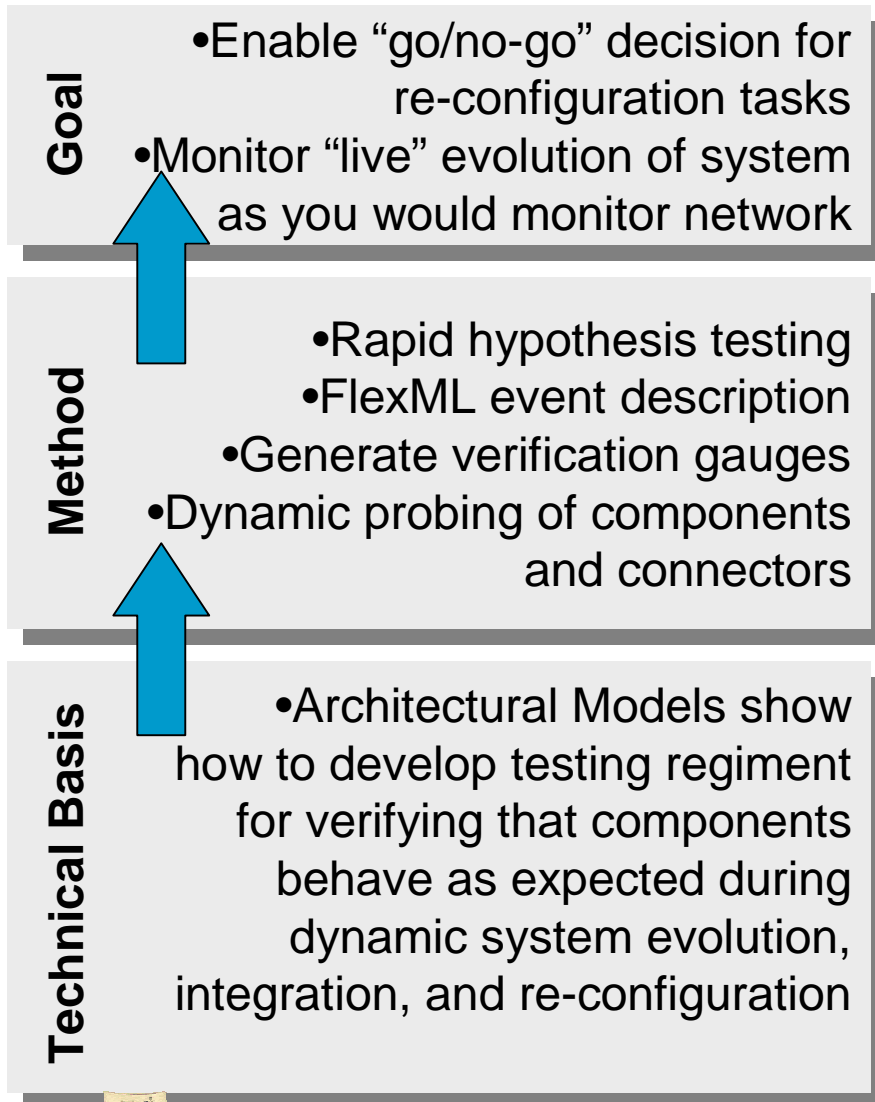

Evolution and Integration Command Center

“monitor average server HTTP response time as the new database back-end engine is brought on-line”

Insert probes based on Architectural Model
Generate gauges